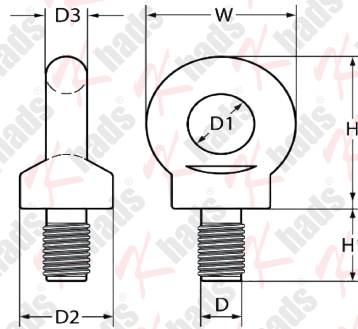

# Lifting Eye Bolts

## Zinc Plated

Item Codes	Sizes(D)	H1	H	W	D3	D2	D1
LFEYBSTLM12	M12	25mm	55mm	54mm	12mm	30mm	30mm